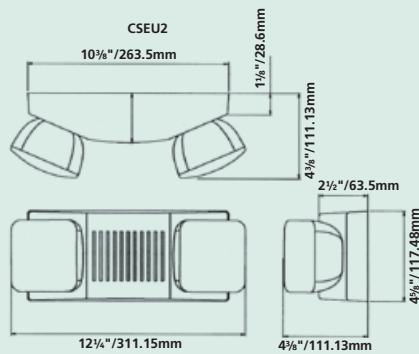

#### MODEL

CSEU2

CSEU4 Additional remote capacity two 5.4W heads

CSEU4