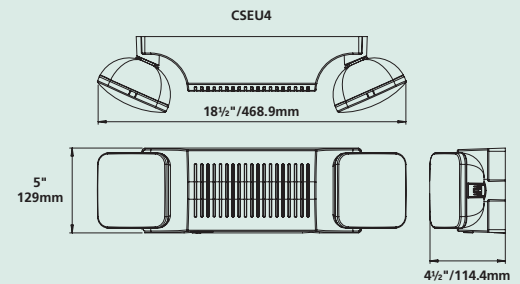

#### MODEL

CSEU2

CSEU4 Additional remote capacity two 5.4W heads

CSEU4